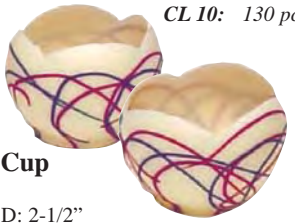

**Square Accent**  
White with Red and Blue  
Applique  
H: 1-1/2" W: 1-1/2"  
*FJA28: 90 pcs/cs*

**Small Flag Wave**  
H: 1-1/2" L: 5"  
*AP25WA: 80 pcs/cs*

**Statue of Liberty**  
Includes Cello & Ribbon  
Dark/Milk

H: 5-1/4" L: 3" W: 2-1/2"  
*W18: 48 pcs/cs*

**US Flag Wide Cylinder**  
H: 2" D: 2-1/2"  
White with Flag Applique  
*CL5: 60 pcs/cs*

**Flag Coins**  
wrapped in silver  
and gold foil  
Diameter: 1-3/4"  
Dark, Milk  
*FJCO3: 300 coins/cs*

**French Petal Triangle Cup**  
White with 2-color  
accents  
H: 1 1/2" L: 3" W: 2"  
*FR13: 120 pcs/cs*

**Flower Cup Mini**  
H: 2-1/4" D: 2-1/2"  
White with red & blue accents  
*FJFL5: 120 pcs/cs*

**US Flag Cylinder**  
H: 2-1/4" D: 1-1/2"  
White w/2-color applique  
*CL 10: 130 pcs/cs*

**Hi-Lo French Petal**  
White with red & blue accents  
H: 2-1/2" D: 2-1/2"  
*FJFR3W: 60 pcs/cs*

**Chocolate Squares**  
1-3/4" x 1-3/4" (10 grams)  
*HSQ2IN: Dark*  
*HSQ3IN: Milk*  
1400 pcs/cs